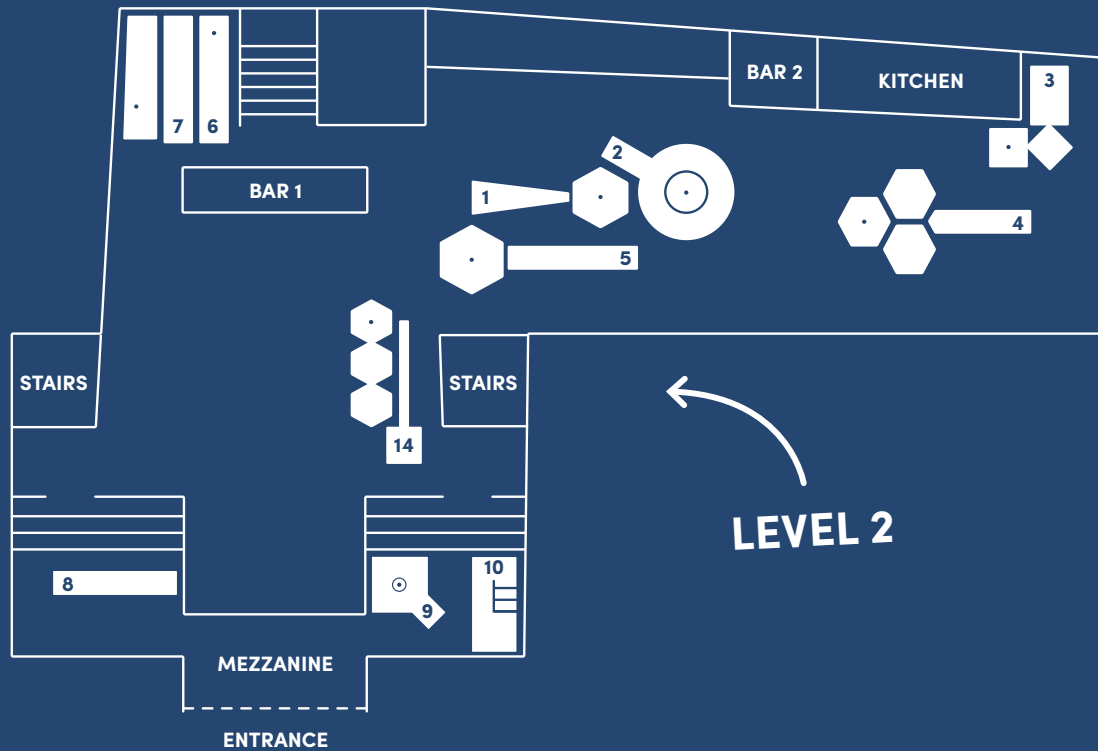

LEVEL 2

MINI GOLF
SUN – WED: 60 kr
THU – SAT: 85 kr

LEVEL 1